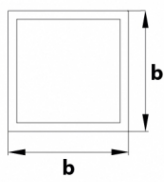

Marka

Bemko

[mm] **a**

SLR-120: Ø 115  
 SLR-180: Ø 168  
 SLR-240: Ø 217  
 SLR-300: Ø 295

[mm] **b**

SLS-120: 115x115  
 SLS-180: 168x168  
 SLS-240: 217x217  
 SLS-300: 295x295