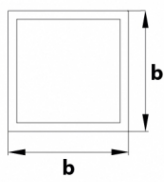

Marka

Bemko

[mm] **a**

SLR-120: Ø 115
 SLR-180: Ø 168
 SLR-240: Ø 217
 SLR-300: Ø 295

[mm] **b**

SLS-120: 115x115
 SLS-180: 168x168
 SLS-240: 217x217
 SLS-300: 295x295