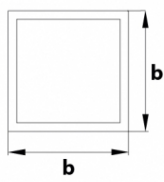

Marka

Bemko

[mm] **a**  
 SLR-120: Ø 115  
 SLR-180: Ø 168  
 SLR-240: Ø 217  
 SLR-300: Ø 295

[mm] **b**  
 SLS-120: 115x115  
 SLS-180: 168x168  
 SLS-240: 217x217  
 SLS-300: 295x295