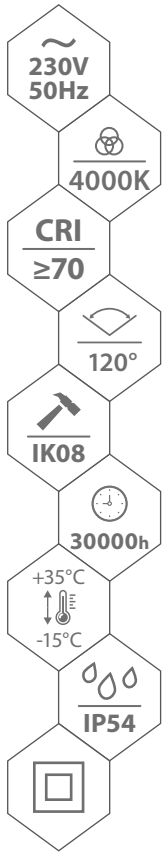

## KAN KANLO

LED DECKENLEUCHTE  
PLAFONIERA LED DA SOFFITTO  
LED STROPNÍ SVÍTIDLO  
ПОТОЛОЧНЫЙ СВЕТИЛЬНИК LED

MATERIAL ► PC  
MATERIAL ► PC  
materiale: PC

KAN-BL

KAN-WH

milky cover

LED light sources with integrated power supply

IP54 gland

connection terminal

possibility of installing microwave motion sensor

code

EAN

package

colour

colour temperature [K]

power [W]

luminous flux [lm]

C45-KAN-04-BL-4K  
C45-KAN-04-WH-4K  
C45-KAN-08-BL-4K  
C45-KAN-08-WH-4K

5900280921871  
5900280921895  
5900280919298  
5900280919311

1/10  
1/10  
1/10  
1/10

black  
white  
black  
white

4000  
4000  
4000  
4000

4  
4  
8  
8

290  
290  
720  
720