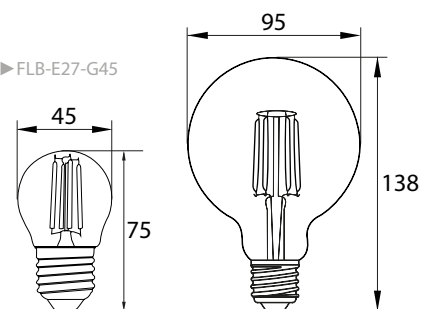

► FLB-E27-G95

► FLB-E27-G45