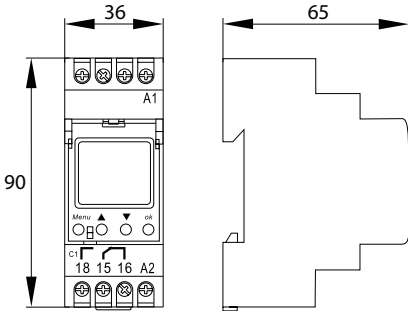

DIGITAL TIME SWITCH

Schelinger

TPA1

DIGITAL PROGRAMMER
DIGITÁLNÍ SPÍNACÍ HODINY
ПРОГРАММАТОР, ТАЙМЕР
TIMER DIGITALE GUIDA DIN

NEW

- Digital control clock with astronomical programme
- Automatic transition to summer / winter time
- Holiday mode
- Night mode allows you to disconnect the load at night (night break)

Schelinger

code

A25-TPA1

EAN

5900280932099

package

1/100

type

astronomical 1-channel

switch-on time

sunset to sunrise

I_{max}

max. current [A]

16(8)