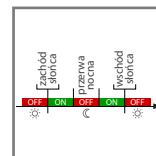

# DIGITAL TIME SWITCH

Schelinger

TPA1

DIGITAL PROGRAMMER  
DIGITÁLNÍ SPÍNACÍ HODINY  
ПРОГРАММАТОР, ТАЙМЕР  
TIMER DIGITALE GUIDA DIN

**NEW**

- ◆ Digital control clock with astronomical programme
- ◆ Automatic transition to summer / winter time
- ◆ Holiday mode
- ◆ Night mode allows you to disconnect the load at night (night break)

output terminals  
1x NO i 1x NC  
(max. 2x 2,5mm<sup>2</sup>)

memory retention  
10 years

the possibility of  
setting a night break

Schelinger

code

A25-TPA1

EAN

5900280932099

package

1/100

type

astronomical 1-channel

switch-on time

sunset to sunrise

I<sub>max</sub>

max. current [A]