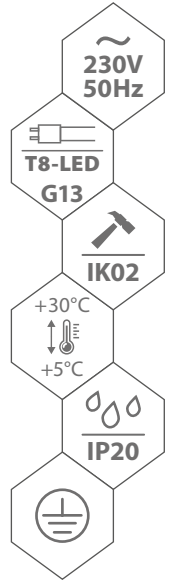

# T8-LED LUMINAIRE WITH COVER

E-XP7

LEUCHTE MIT ABDECKUNG  
PLAFONIERA LED T8  
SVÍTIDLO S KRYTEM  
СВЕТИЛЬНИК Т8-LED

MATERIAL ► steel, lamp cover: PC  
MATERIAL ► stahl, schirm: PC  
materiale: acciaio, copertura PC

E-XP7218KM

E-XP7218KP

two types of cover:  
milky, prismatic

G13 sockets for T8 sources\*

possibility of installing  
an emergency system

code

C184-E-XP7 218KM-PC  
C184-E-XP7 218KP-PC  
C184-E-XP7 236KM-PC  
C184-E-XP7 236KP-PC

EAN

5900280912251  
5900280912312  
5900280912268  
5900280913890

package

1/8  
1/8  
1/4  
1/4

dedicated light source

2x T8-LED 60 cm  
2x T8-LED 60 cm  
2x T8-LED 120 cm  
2x T8-LED 120 cm

\* No light source included