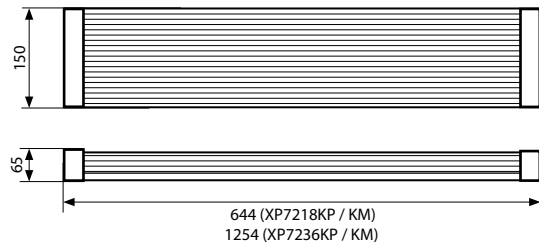

code

C184-E-XP7 218KM-PC
C184-E-XP7 218KP-PC
C184-E-XP7 236KM-PC
C184-E-XP7 236KP-PC

EAN

5900280912251
5900280912312
5900280912268
5900280913890

package

1/8
1/8
1/4
1/4

dedicated light source

2x T8-LED 60 cm
2x T8-LED 60 cm
2x T8-LED 120 cm
2x T8-LED 120 cm

* No light source included