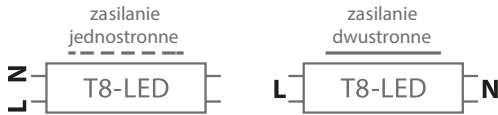

# T8-LED LUMINAIRE WITH COVER

E-XP7

LEUCHTE MIT ABDECKUNG  
PLAFONIERA LED T8  
SVÍTIDLO S KRYTEM  
СВЕТИЛЬНИК Т8-LED

MATERIAL ► steel, lamp cover: PC  
MATERIAL ► stahl, schirm: PC  
materiale: acciaio, copertura PC

E-XP7218KM

E-XP7218KP

two types of cover:  
milky, prismatic

G13 sockets for T8 sources\*

possibility of installing  
an emergency system

code

C184-E-XP7 218KM-PC  
C184-E-XP7 218KP-PC  
C184-E-XP7 236KM-PC  
C184-E-XP7 236KP-PC