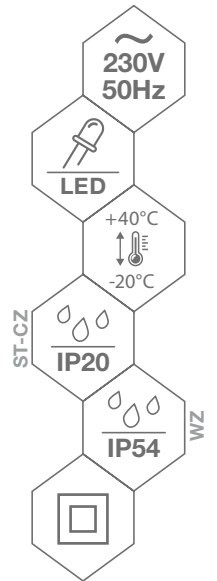

TWILIGHT SENSOR

DÄMMERUNGSSENSOR
 SENSOE CREPUSCOLARE
 SENZOR SOUMRAKU
 СУМЕРЕЧНЫЙ ДАТЧИК

CO-WZ, ST-CZ

CO-WZ20

ST-CZ10

► CO-WZ20

► ST-CZ10

CO-WZ20
3-cable connection

CO-WZ20
photoresistor

ST-CZ
LUX adjustment

ST-CZ10 surface-mounting
and flush-mounting
possible (ø18)

code

B55-CO-WZ20
B55-ST-CZ10

EAN

5900280902436
5900280915368

package

1/100
1/100

colour

white
white

sensor type

twilight
twilight

operation range

<10 lux
3 ÷ 2000 lux

maximum power
(incandescent/CFL or
LED) [W]