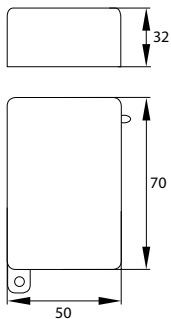

TWILIGHT SENSOR

DÄMMERUNGSSENSOR
SENSOE CREPUSCOLARE
SENZOR SOUMRAKU
СУМЕРЕЧНЫЙ ДАТЧИК

CO-WZ, ST-CZ

► CO-WZ20

code

B55-CO-WZ20
B55-ST-CZ10

EAN

5900280902436
5900280915368

package

1/100
1/100

colour

white
white

sensor type

twilight
twilight

operation range

<10 lux
3 ÷ 2000 lux

maximum power
(incandescent/CFL or
LED) [W]

2000/300
-