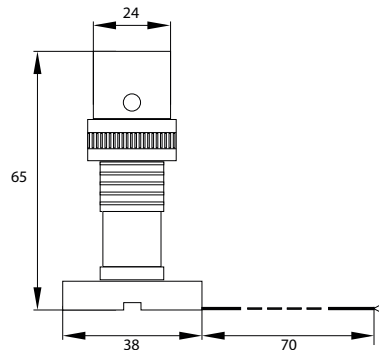

TWILIGHT SENSOR

DÄMMERUNGSSENSOR
 SENSOE CREPUSCOLARE
 SENZOR SOUMRAKU
 СУМЕРЕЧНЫЙ ДАТЧИК

CO-WZ, ST-CZ

CO-WZ20

ST-CZ10

► CO-WZ20

► ST-CZ10

CO-WZ20
3-cable connection

CO-WZ20
photoresistor

ST-CZ
LUX adjustment

ST-CZ10 surface-mounting
and flush-mounting
possible (ø18)

code

B55-CO-WZ20
B55-ST-CZ10

EAN

5900280902436
5900280915368

package

1/100
1/100

colour

white
white

sensor type

twilight
twilight

operation range

<10 lux
3 ÷ 2000 lux

maximum power
(incandescent/CFL or
LED) [W]

2000/300
-