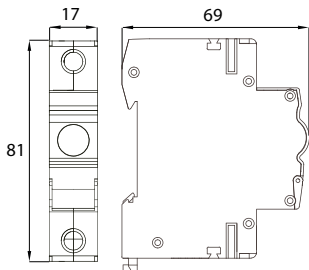

SIGNAL LIGHT

Schelinger

SIGNALLEUCHE
SIGNALIZAČNÍ KONTROLKY NA DIN LIŠTU
КОНТРОЛЬНЫЕ СВЕТОВЫЕ УСТРОЙСТВА
SPIA LUMINOSA

SL8, SL9

NEW

► SL8

► SL9

Schelinger

EAN

package

light source

power consumption [W]

colour

code

A15-SL8-CZ	5900280982148
A15-SL8-NI	5900280982155
A15-SL8-ZI	5900280982162
A15-SL8-ZO	5900280982179
A15-SL9-3F	5900280958037

1/12/120

1xLED

0.6W

red

1/12/120

1xLED

0.6W

blue

1/12/120

1xLED

0.6W

green

1/12/120

1xLED

0.6W

yellow

1/12/120

3xLED

0.6W

red – yellow – green