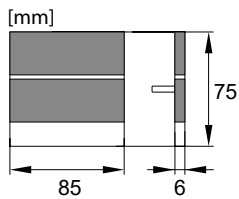

TR1-OS
power supply for stair luminaires