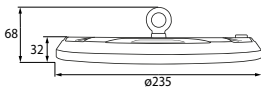

► HBG-100W

► HBG-150W