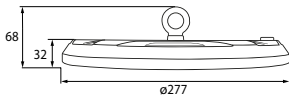

LED HIGH-BAY LUMINAIRE

LED-HALLENLEUCHTE
HIGHBAY LED
LED HIGH-BAY SVÍTIDLO
ΠΡΟΧΕΚΤΟΡ LED

HBG GAMPER

MATERIAL ► aluminum alloy, PC
MATERIAL ► aluminiumlegierung, PC
materiale: aluminio, PC

NEW

► HBG-100W

► HBG-150W

► HBG-200W

Optional frames for wall mounting
Optional brackets for wall montage
C85-UM-HB-M10

code	EAN	package	colour temperature [K]	power [W]	luminous flux [lm] (performance)	beam angle
C85-HBG-100W-840-090DG	5900280983558	1/10	4000	100	10 000 (100lm/W)	90°
C85-HBG-150W-840-090DG	5900280983565	1/10	4000	150	15 000 (100lm/W)	90°
C85-HBG-200W-840-090DG	5900280983572	1/10	4000	200	20 000 (100lm/W)	90°