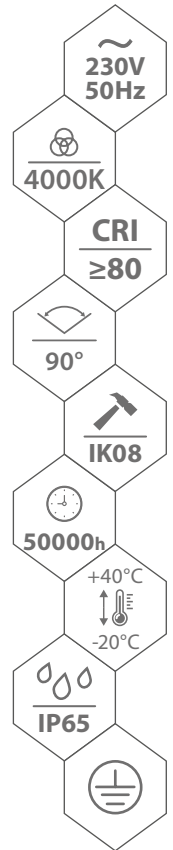

# LED HIGH-BAY LUMINAIRE

LED-HALLENLEUCHTE  
HIGHBAY LED  
LED HIGH-BAY SVÍTIDLO  
ΠΡΟΧΕΚΤΟΡ LED

## HBG GAMPER

MATERIAL ► aluminum alloy, PC  
MATERIAL ► aluminiumlegierung, PC  
materiale: aluminio, PC

**NEW**

► HBG-100W

► HBG-150W

► HBG-200W

**Optional frames for wall mounting**  
Optional brackets for wall montage  
C85-UM-HB-M10

light source with increased durability

enclosure with heat sink to dissipate heat

M10 bracket for pendant mounting

code	EAN	package	colour temperature [K]	power [W]	luminous flux [lm] (performance)	beam angle
C85-HBG-100W-840-090DG	5900280983558	1/10	4000	100	10 000 (100lm/W)	90°
C85-HBG-150W-840-090DG	5900280983565	1/10	4000	150	15 000 (100lm/W)	90°
C85-HBG-200W-840-090DG	5900280983572	1/10	4000	200	20 000 (100lm/W)	90°