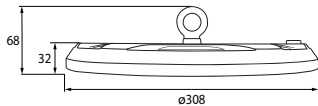

Optional frames for wall mounting
Optional brackets for wall montage
C85-UM-HB-M10