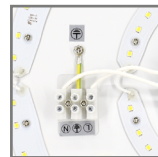

PLA PLATO

LED DECKENLEUCHE
PLAFONIERA LED DA SOFFITTO
LED STROPNÍ SVÍTIDLO
ПОТОЛОЧНЫЙ СВЕТИЛЬНИК LED

MATERIAL ► steel, lamp cover: plastic
MATERIAL ► stahl, schirm: kunststof
materiale: acciaio, copertura PC

NEW

[mm]	a	b
PLA-260:	Ø254	90
PLA-285:	Ø285	91
PLA-350:	Ø325	102
PLA-450:	Ø435	115

built-in LED light sources

new isolated power supply

connection terminal

milky cover

built-in motion sensor in MS and MD versions