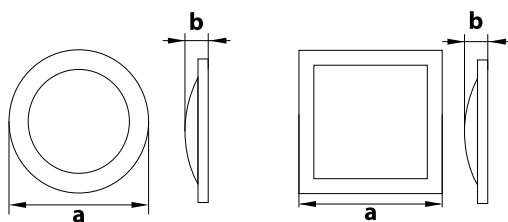

E27 CEILING LIGHT FIXTURE

E27 DECKENLEUCHTE
 PLAFONIERA LED DA SOFFITTO E27
 E27 STROPNÍ SVÍTIDLO
 ПОТОЛОЧНЫЙ СВЕТИЛЬНИК E27

PHR, PHS TOFIR

MATERIAL ► steel, lamp cover: plastic
 MATERIAL ► stahl, schirm: kunststof
 materiale: acciaio, copertura PC

PHR

PHS

[mm]	a	b
PHR120:	Ø260	80
PHR220:	Ø330	100

[mm]	a	b
PHS120:	300	80
PHS220:	320	100

milky cover with silver aluminium frame

sockets for E27 sources*

possibility of installing microwave motion sensor

PHS cover catch