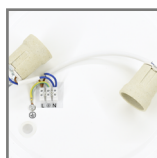

E27 CEILING LIGHT FIXTURE

E27 DECKENLEUCHTE
 PLAFONIERA LED DA SOFFITTO E27
 E27 STROPNÍ SVÍTIDLO
 ПОТОЛОЧНЫЙ СВЕТИЛЬНИК E27

PHR, PHS TOFIR

MATERIAL ► steel, lamp cover: plastic
 MATERIAL ► stahl, schirm: kunststof
 materiale: acciaio, copertura PC

PHR

PHS

[mm]	a	b
PHR120:	Ø260	80
PHR220:	Ø330	100

[mm]	a	b
PHS120:	300	80
PHS220:	320	100

milky cover with silver aluminium frame

sockets for E27 sources*

possibility of installing microwave motion sensor

PHS cover catch