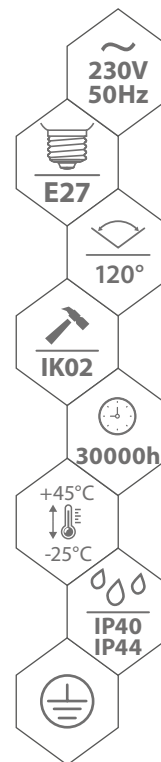

E27 CEILING LIGHT FIXTURE

E27 DECKENLEUCHTE
 PLAFONIERA LED DA SOFFITTO E27
 E27 STROPNÍ SVÍTIDLO
 ПОТОЛОЧНЫЙ СВЕТИЛЬНИК E27

PHR, PHS TOFIR

MATERIAL ► steel, lamp cover: plastic
 MATERIAL ► stahl, schirm: kunststof
 materiale: acciaio, copertura PC

PHR

PHS

[mm]	a	b
PHR120:	Ø260	80
PHR220:	Ø330	100

[mm]	a	b
PHS120:	300	80
PHS220:	320	100

milky cover with silver aluminium frame

sockets for E27 sources*

possibility of installing microwave motion sensor

PHS cover catch

code

C30-PHR220
 C30-PHR220-MS
 C30-PHS220
 C30-PHS220-MS

EAN

5900280901934
 5900280926371
 5900280901965
 5900280926388

package

1/6
 1/6
 1/6
 1/6

P

maximum power of the source [W]