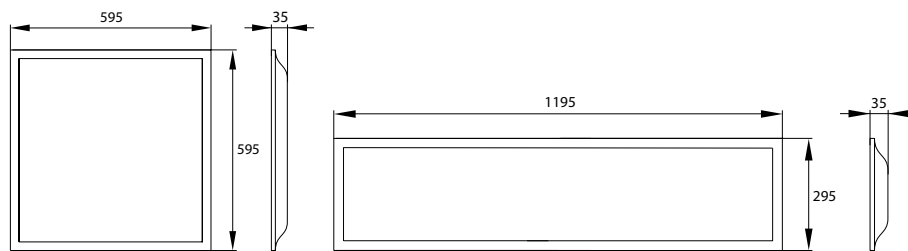

# BLS BACKLIGHT SUPERIOR

LED PANEL  
LED-LEUCHTENN

MATERIAL ► aluminum alloy, plastic

- 230V  
50Hz
- DF  
≥0.9
- 4000K
- CRI  
≥80
- 90°
- IK03
- 50000h
- IP20 ↓  
IP44 ↑
- +45°C  
-10°C

www.tuv.com  
ID 1111248097