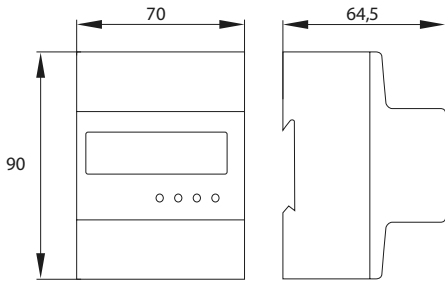

ELECTRICITY METER

STROMZÄHLER
ELEKTROMĚR
СЧЕТЧИК ЭЛЕКТРОЭНЕРГИИ
CONTATORE ELETTRICO MID

Schelinger

SL03B

NEW

possibility of sealing

accuracy class (IEC/MID)

MID certification

SL03B connection terminals

backlit LCD display

DIN35 rail mounting

Schelinger			I_b	I_{max}	I_{min}		
code	EAN	package	base current [A]	maximum current [A]	minimum current [A]	number of digits of indication	max. terminal capacity [mm ²]
A31-SL03B-MID	5900280974624	1/60	5	100	0.25	6 + 2	50