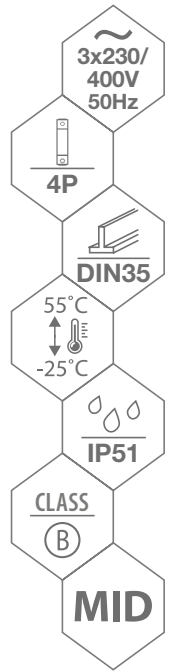

ELECTRICITY METER

STROMZÄHLER
ELEKTROMĚR
СЧЕТЧИК ЭЛЕКТРОЭНЕРГИИ
CONTATORE ELETTRICO MID

Schelinger

SL03B

NEW

possibility of sealing

accuracy class (IEC/MID)

MID certification

SL03B connection terminals

backlit LCD display

DIN35 rail mounting

Schelinger			I_b	I_{max}	I_{min}		
code	EAN	package	base current [A]	maximum current [A]	minimum current [A]	number of digits of indication	max. terminal capacity [mm ²]
A31-SL03B-MID	5900280974624	1/60	5	100	0.25	6 + 2	50