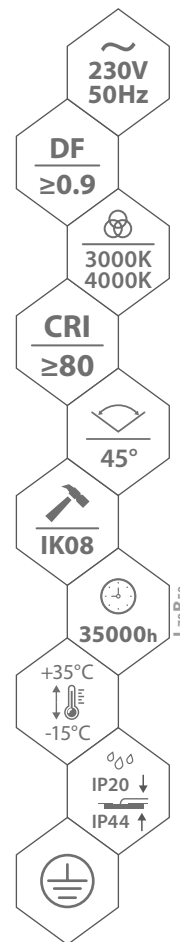

LED DOWNLIGHT LUMINAIRE

DOWNLIGHT-LED-LEUCHTEN
PLAFONIERA LED DOWNLIGHT
LED DOWNLIGHT SVÍTIDLO
ТОЧЕЧНЫЙ СВЕТИЛЬНИК LED

DLM MAFED

MATERIAL ► aluminum alloy, plastic
MATERIAL ► aluminiumlegierung, kunststof
MATERIALE: alluminio, plastica

COB diode with silver reflector

modern design, robust design

simple surface mounting

code	EAN	package	colour	colour temperature [K]	power [W]	luminous flux [lm]	energy class
C70-DLM-200-3K-WH	5900280967923	1/20	white	3000	20	1800	F
C70-DLM-200-3K-BL	5900280967916	1/20	black	3000	20	1800	F
C70-DLM-200-4K-WH	5900280950574	1/20	white	4000	20	1800	F
C70-DLM-200-4K-BL	5900280966803	1/20	black	4000	20	1800	F
C70-DLM-300-3K-WH	5900280967893	1/10	white	3000	30	2800	F
C70-DLM-300-3K-BL	5900280967909	1/10	black	3000	30	2800	F
C70-DLM-300-4K-WH	5900280950581	1/10	white	4000	30	2820	E
C70-DLM-300-4K-BL	5900280966797	1/10	black	4000	30	2820	E