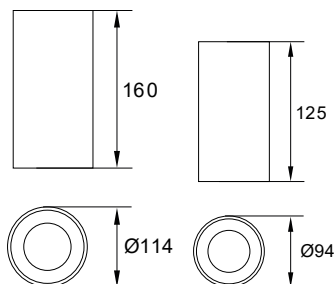

COB diode with silver reflector

modern design, robust design

simple surface mounting

code	EAN	package	colour	colour temperature [K]	power [W]	luminous flux [lm]	energy class
C70-DLM-200-3K-WH	5900280967923	1/20	white	3000	20	1800	F
C70-DLM-200-3K-BL	5900280967916	1/20	black	3000	20	1800	F
C70-DLM-200-4K-WH	5900280950574	1/20	white	4000	20	1800	F
C70-DLM-200-4K-BL	5900280966803	1/20	black	4000	20	1800	F
C70-DLM-300-3K-WH	5900280967893	1/10	white	3000	30	2800	F
C70-DLM-300-3K-BL	5900280967909	1/10	black	3000	30	2800	F
C70-DLM-300-4K-WH	5900280950581	1/10	white	4000	30	2820	E
C70-DLM-300-4K-BL	5900280966797	1/10	black	4000	30	2820	E