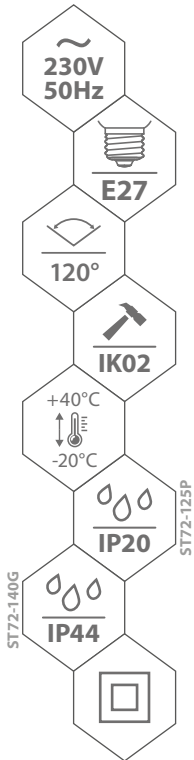

## ST72 TAZAN

E27 DECKENLEUCHE  
PLAFONIERA LED DA SOFFITTO E27  
E27 STROPNÍ SVÍTIDLO  
ПОТОЛОЧНЫЙ СВЕТИЛЬНИК E27

ST72-140G  
PC, lamp cover: glass  
PC, schirm: glas  
PC, copertura vetro

◀ MATERIAL ▶  
◀ MATERIAL ▶  
◀ MATERIALE ▶

ST72-125P  
PC, lamp cover: PMMA  
PC, schirm: PMMA  
PC, copertura PMMA

▶ ST72-G

▶ ST72-P

ST72-140G  
glass milky cover

ST72-125P  
milky plastic cover

connection terminal

sensor adjustment  
LUX / SENS / TIME

steel reflector

code

C38-ST72-140G-MS

C38-ST72-125P-MS

EAN

5900280904744

5900280904737

package

1/5

1/5

P

maximum power of the source [W] \*

max. 1x 60 W LED, A60

max. 1x 25 W LED, A60

built-in motion sensor

yes – microwave sensor