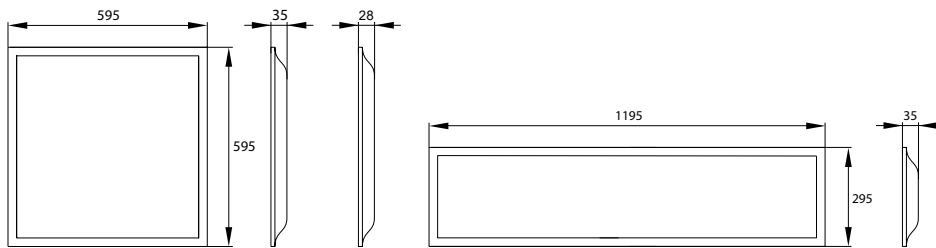

LED PANEL
LED-LEUCHTENN

MATERIAL ► aluminum alloy, plastic

BLM BACKLIGHT MINTAL

www.tuv.com
ID 1111248097

NOWOŚĆ
do 120lm/W

BLM-066

BLM-123

BLM-066/123-WH - 28mm
BLM-066/123-WH-IP65 - 35mm