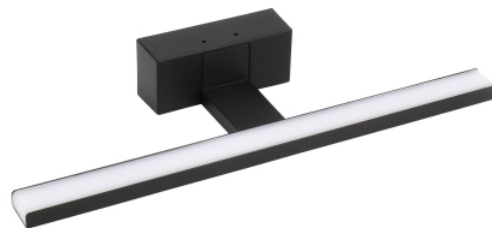

## LED WALL LAMP KEIRA 8W 4000K 40CM IP44 BLACK

CODE: C22-MLK-400-4K-BL

EAN: 5900280978127

Mechanical data	
Material	Housing: Aluminum, Cover: PMMA
Electrical data	
Nominal voltage	Un: 230V~ 50Hz
Power consumption	8W
Light data	
Beam angle	120°
Color rendering index	CRI>80
Color temperature	4000K
Luminous flux	600lm
Installation Data	
Height	51mm
Length	400mm
Width	128mm
Certificates and markings	
Protection class	Class II
Warranty	5 years
Degree of protection	IP44
Packaging	
Carton	20
Other	
Durability	L70B50: 50000h
Operating temperature	-20°C / +45°C
Product type	Wyposażone
Brand	Bemko