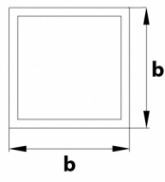

Power consumption 6W

Light data

Beam angle 120°

Color rendering index CRI>80

Color temperature 4000K

Luminous flux 570lm

Installation Data

Height 33mm

[mm] **a**

SLR-120: Ø 115
 SLR-180: Ø 168
 SLR-240: Ø 217
 SLR-300: Ø 295

[mm] **b**

SLS-120: 115x115
 SLS-180: 168x168
 SLS-240: 217x217
 SLS-300: 295x295