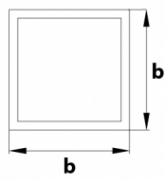

Power consumption 24W

Light data

Beam angle 120°

Color rendering index CRI>80

Color temperature 4000K

Luminous flux 2150lm

Installation Data

Height 33mm

[mm] **a**

SLR-120: Ø 115
 SLR-180: Ø 168
 SLR-240: Ø 217
 SLR-300: Ø 295

[mm] **b**

SLS-120: 115x115
 SLS-180: 168x168
 SLS-240: 217x217
 SLS-300: 295x295