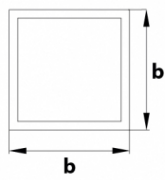

LED CEILING LUMINAIRE TALAR SLS 12W 4000K 1140LM IP20 SQUARE WHITE

CODE: C39-SLS-180-120-4K

EAN: 5900280909886

Mechanical data	
Material	Aluminium alloy, cover: PMMA
Electrical data	
Nominal voltage	Un: 230V~50Hz
Power consumption	12W
Light data	
Beam angle	120°
Color rendering index	CRI>80
Color temperature	4000K
Luminous flux	1140lm
Installation Data	
Height	33mm
Length	164mm
Width	164mm
Certificates and markings	
Protection class	Class II
Protection degree	IK02
Warranty	5 years
Degree of protection	IP20
Packaging	
Carton	20
Palette	600
Other	
Durability	L70B50: 30000h
Operating temperature	+5°C /+35°C
Product type	Wyposażony
Brand	Bemko

[mm] **a**
 SLR-120: Ø 115
 SLR-180: Ø 168
 SLR-240: Ø 217
 SLR-300: Ø 295

[mm] **b**
 SLS-120: 115x115
 SLS-180: 168x168
 SLS-240: 217x217
 SLS-300: 295x295