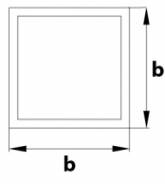

Power consumption 6W

Light data

Beam angle 120°

Color rendering index CRI>80

Color temperature 4000K

Luminous flux 570lm

Installation Data

Height 33mm

[mm] **a**
 SLR-120: Ø 115
 SLR-180: Ø 168
 SLR-240: Ø 217
 SLR-300: Ø 295

[mm] **b**
 SLS-120: 115x115
 SLS-180: 168x168
 SLS-240: 217x217
 SLS-300: 295x295