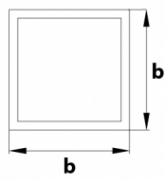

LED CEILING LUMINAIRE TALAR SLR 18W 4000K 1710LM IP20 ROUND WHITE

CODE: C39-SLR-240-180-4K

EAN: 5900280909848

Mechanical data	
Material	Aluminium alloy, cover: PMMA
Electrical data	
Nominal voltage	Un: ~230V/50Hz
Power consumption	18W
Light data	
Beam angle	120°
Color rendering index	CRI>80
Color temperature	4000K
Luminous flux	1710lm
Installation Data	
Height	33mm
Length	217mm
Width	217mm
Certificates and markings	
Protection class	Class II
Protection degree	IK02
Warranty	5 years
Degree of protection	IP20
Packaging	
Parcel	10
Carton	20
Palette	360
Other	
Durability	L70B50: 30000h
Operating temperature	+5°C /+35°C
Product type	Wyposażony
Brand	Bemko

[mm] **a**

SLR-120: Ø 115
 SLR-180: Ø 168
 SLR-240: Ø 217
 SLR-300: Ø 295

[mm] **b**

SLS-120: 115x115
 SLS-180: 168x168
 SLS-240: 217x217
 SLS-300: 295x295