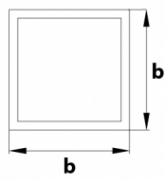

LED CEILING LUMINAIRE TALAR SLR 12W 4000K 1140LM IP20 ROUND WHITE

CODE: C39-SLR-180-120-4K

EAN: 5900280909824

Mechanical data	
Material	Aluminium alloy, cover: PMMA
Electrical data	
Nominal voltage	Un: ~230V/50Hz
Power consumption	12W
Light data	
Beam angle	120°
Color rendering index	CRI>80
Color temperature	4000K
Luminous flux	1140lm
Installation Data	
Height	33mm
Length	164mm
Width	164mm
Certificates and markings	
Protection class	Class II
Protection degree	IK02
Warranty	5 years
Degree of protection	IP20
Packaging	
Carton	20
Palette	600
Other	
Durability	L70B50: 30000h
Operating temperature	+5°C /+35°C
Product type	Wyposażony
Brand	Bemko

[mm] **a**

SLR-120: Ø 115
 SLR-180: Ø 168
 SLR-240: Ø 217
 SLR-300: Ø 295

[mm] **b**

SLS-120: 115x115
 SLS-180: 168x168
 SLS-240: 217x217
 SLS-300: 295x295